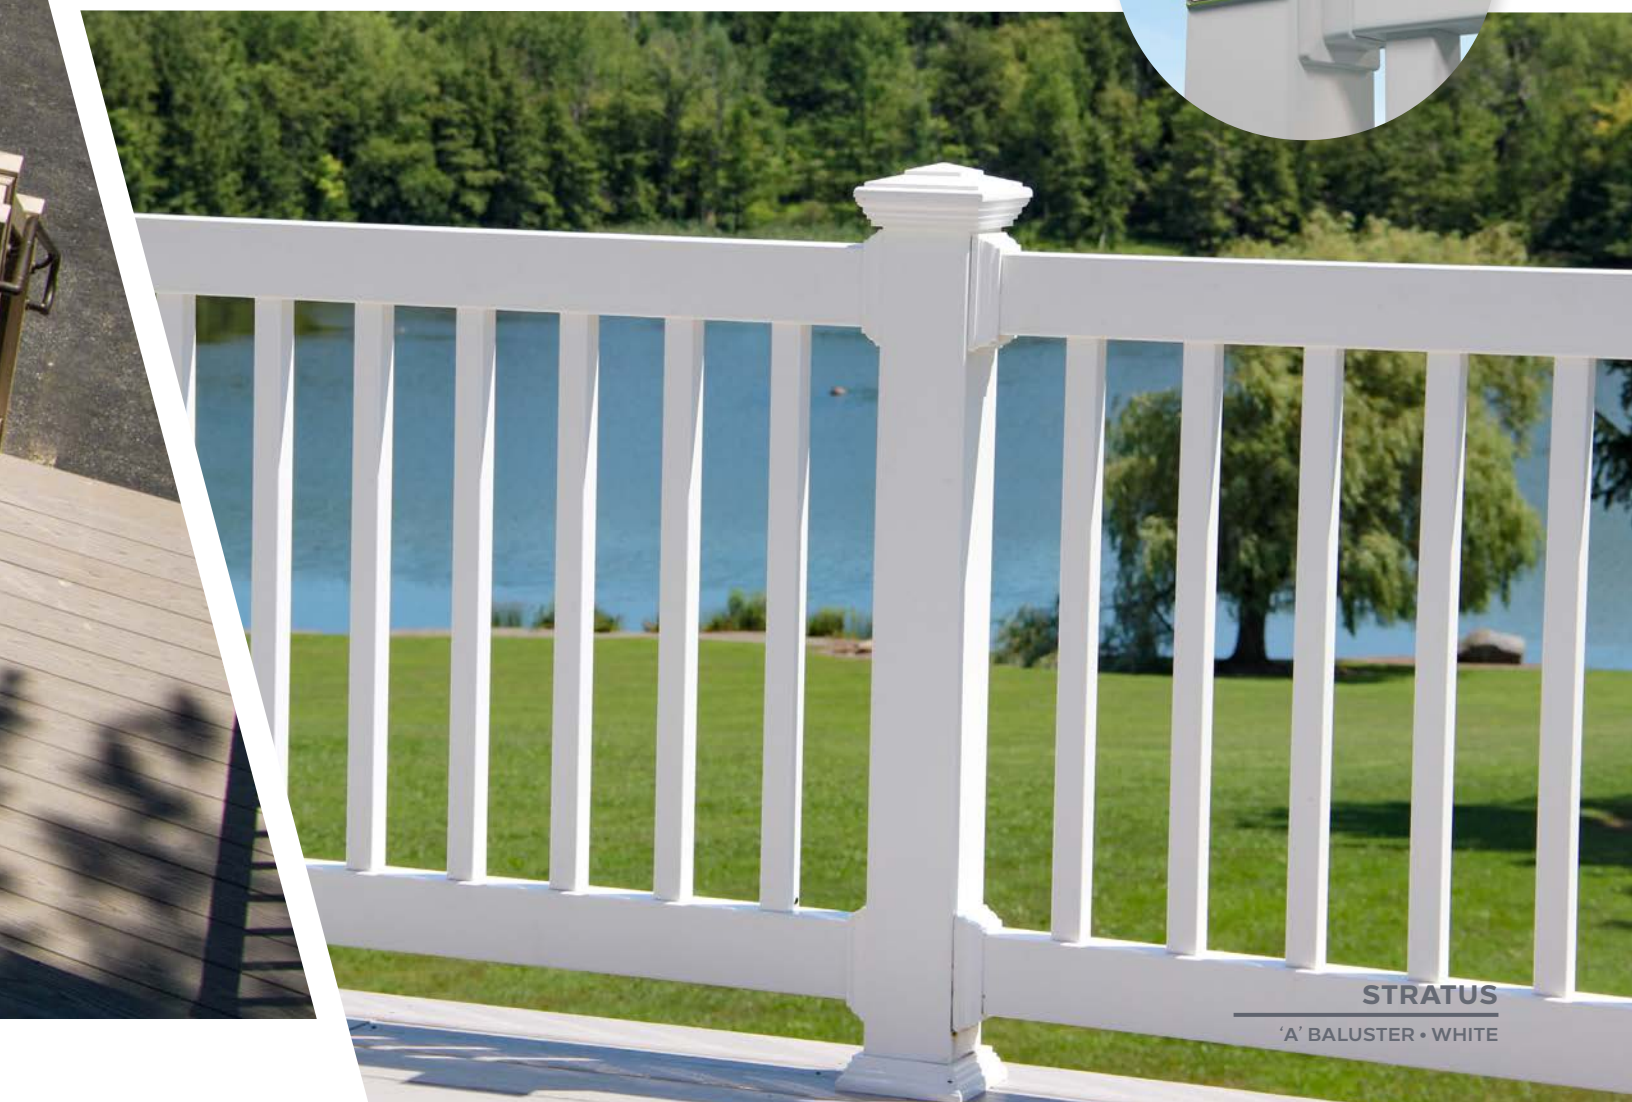

Genova Vinyl Railing combines timeless style with durable, low-maintenance performance. Designed for a clean, classic look, it provides long-lasting safety and curb appeal for porches, decks, and outdoor spaces. It's the perfect choice when adding a convenient drink rail option for extra function and comfort.

STRATUS
 'B' BALUSTER • WHITE

TOP RAIL STYLE	HEIGHT	BALUSTER STYLE	TOP RAIL	BOTTOM RAIL SIZE
STRATUS	36" • 42"	A • B1 • B2 • C3	2" x 3 1/2"	2" x 3 1/2"

STRATUS

vinyl railing

Stratus Vinyl Railing delivers a sleek, contemporary style with durable, low-maintenance performance. Featuring a plugged bracket system, it hides fasteners for a clean, polished finish and provides quicker, easier installation—perfect for modern decks, porches, and outdoor spaces.

STRATUS RAILING
BRACKET DETAIL

STRATUS

'A' BALUSTER • WHITE

MAJESTIC vinyl railing

Majestic Vinyl Railing offers a bold, elegant look with lasting strength and low-maintenance durability. Featuring a distinctive bread-loaf shaped top rail with the plugged bracket system, it hides fasteners for a clean, finished appearance while allowing for quicker, easier installation—ideal for porches, decks, and outdoor living spaces.