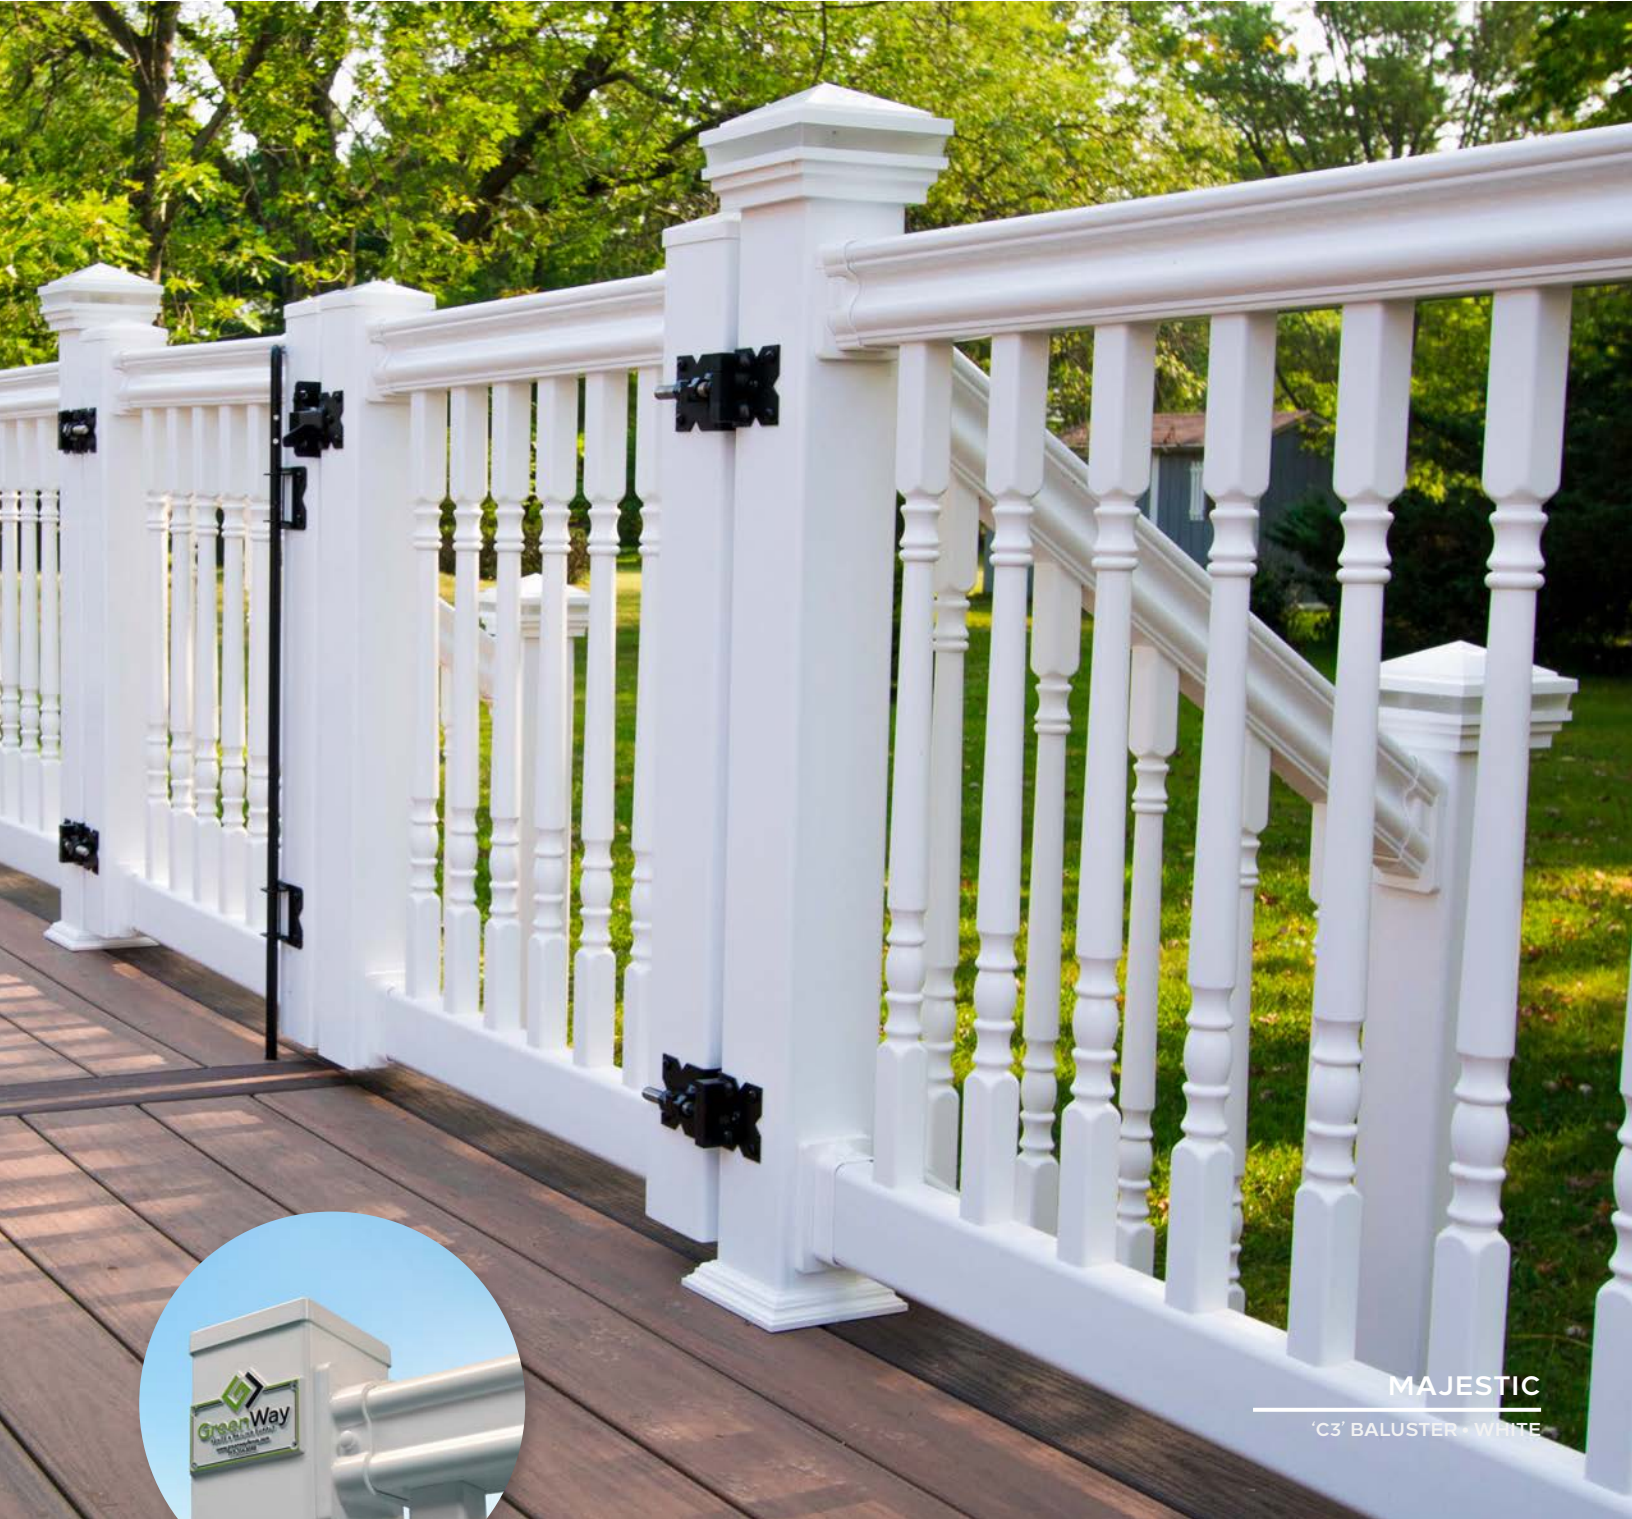

MAJESTIC RAILING
BRACKET DETAIL

MAJESTIC
3' BALUSTER • WHITE