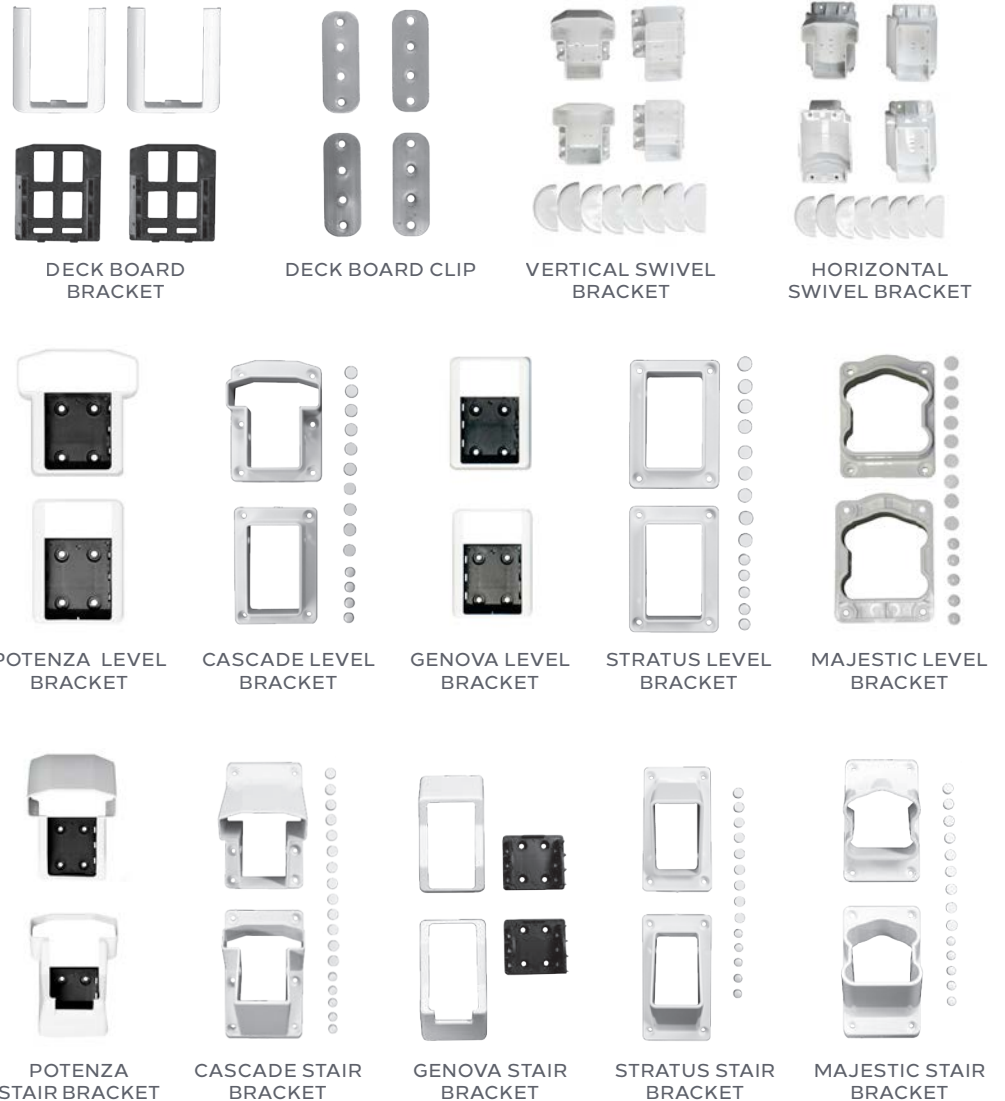

180° ELBOW

90° ELBOW

90° ELBOW

ADJUSTABLE
ELBOW

EXTENDED
WALL MOUNT

INSIDE CORNER
MOUNT

INTERNAL
CONNECTOR

WALL END
MOUNT

WALL MOUNT

WALL RETURN

ADA HANDRAIL

POSTS & ACCESSORIES

for vinyl railing

Our mounting hardware is engineered for a neat, safe, and versatile installation. With ADA-compliant handrail and brackets that are easy to install, the system offers flexibility without compromising security. Adjustable elbows and extended wall mounts provide a clean fit across various layouts, and multiple color options allow the hardware to blend seamlessly with your railing and overall design.

STRUCTURAL PORCH POSTS

POTENZA • 'A1' BALUSTER • TAN

Vinyl Railing Post Caps

Vinyl Railing Post Skirts

Structural Porch Posts

4" & 6" POST WRAP

Mounting Hardware

GATES & HARDWARE

for vinyl railing

Our vinyl railing gates & hardware is designed to perfectly pair with our vinyl railing. This is filler text that can be used as a place holder. I don't want to forget about this paragraph, and I definitely want to leave space for it. Hardware is also durably engineered to accompany.