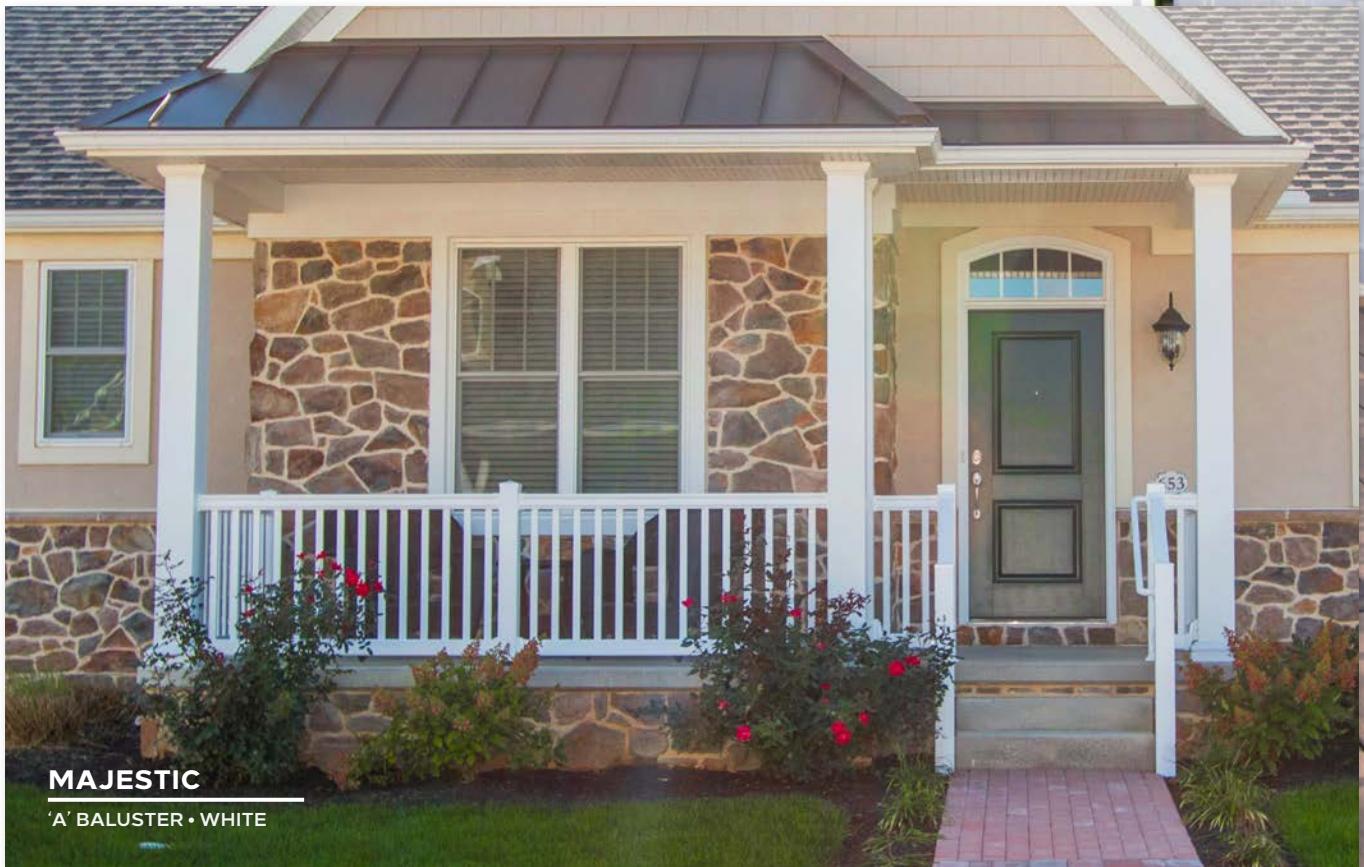

STRATUS RAILING
BRACKET DETAIL

STRATUS

'A' BALUSTER • WHITE

MAJESTIC vinyl railing

Majestic Vinyl Railing offers a bold, elegant look with lasting strength and low-maintenance durability. Featuring a distinctive bread-loaf shaped top rail with the plugged bracket system, it hides fasteners for a clean, finished appearance while allowing for quicker, easier installation—ideal for porches, decks, and outdoor living spaces.