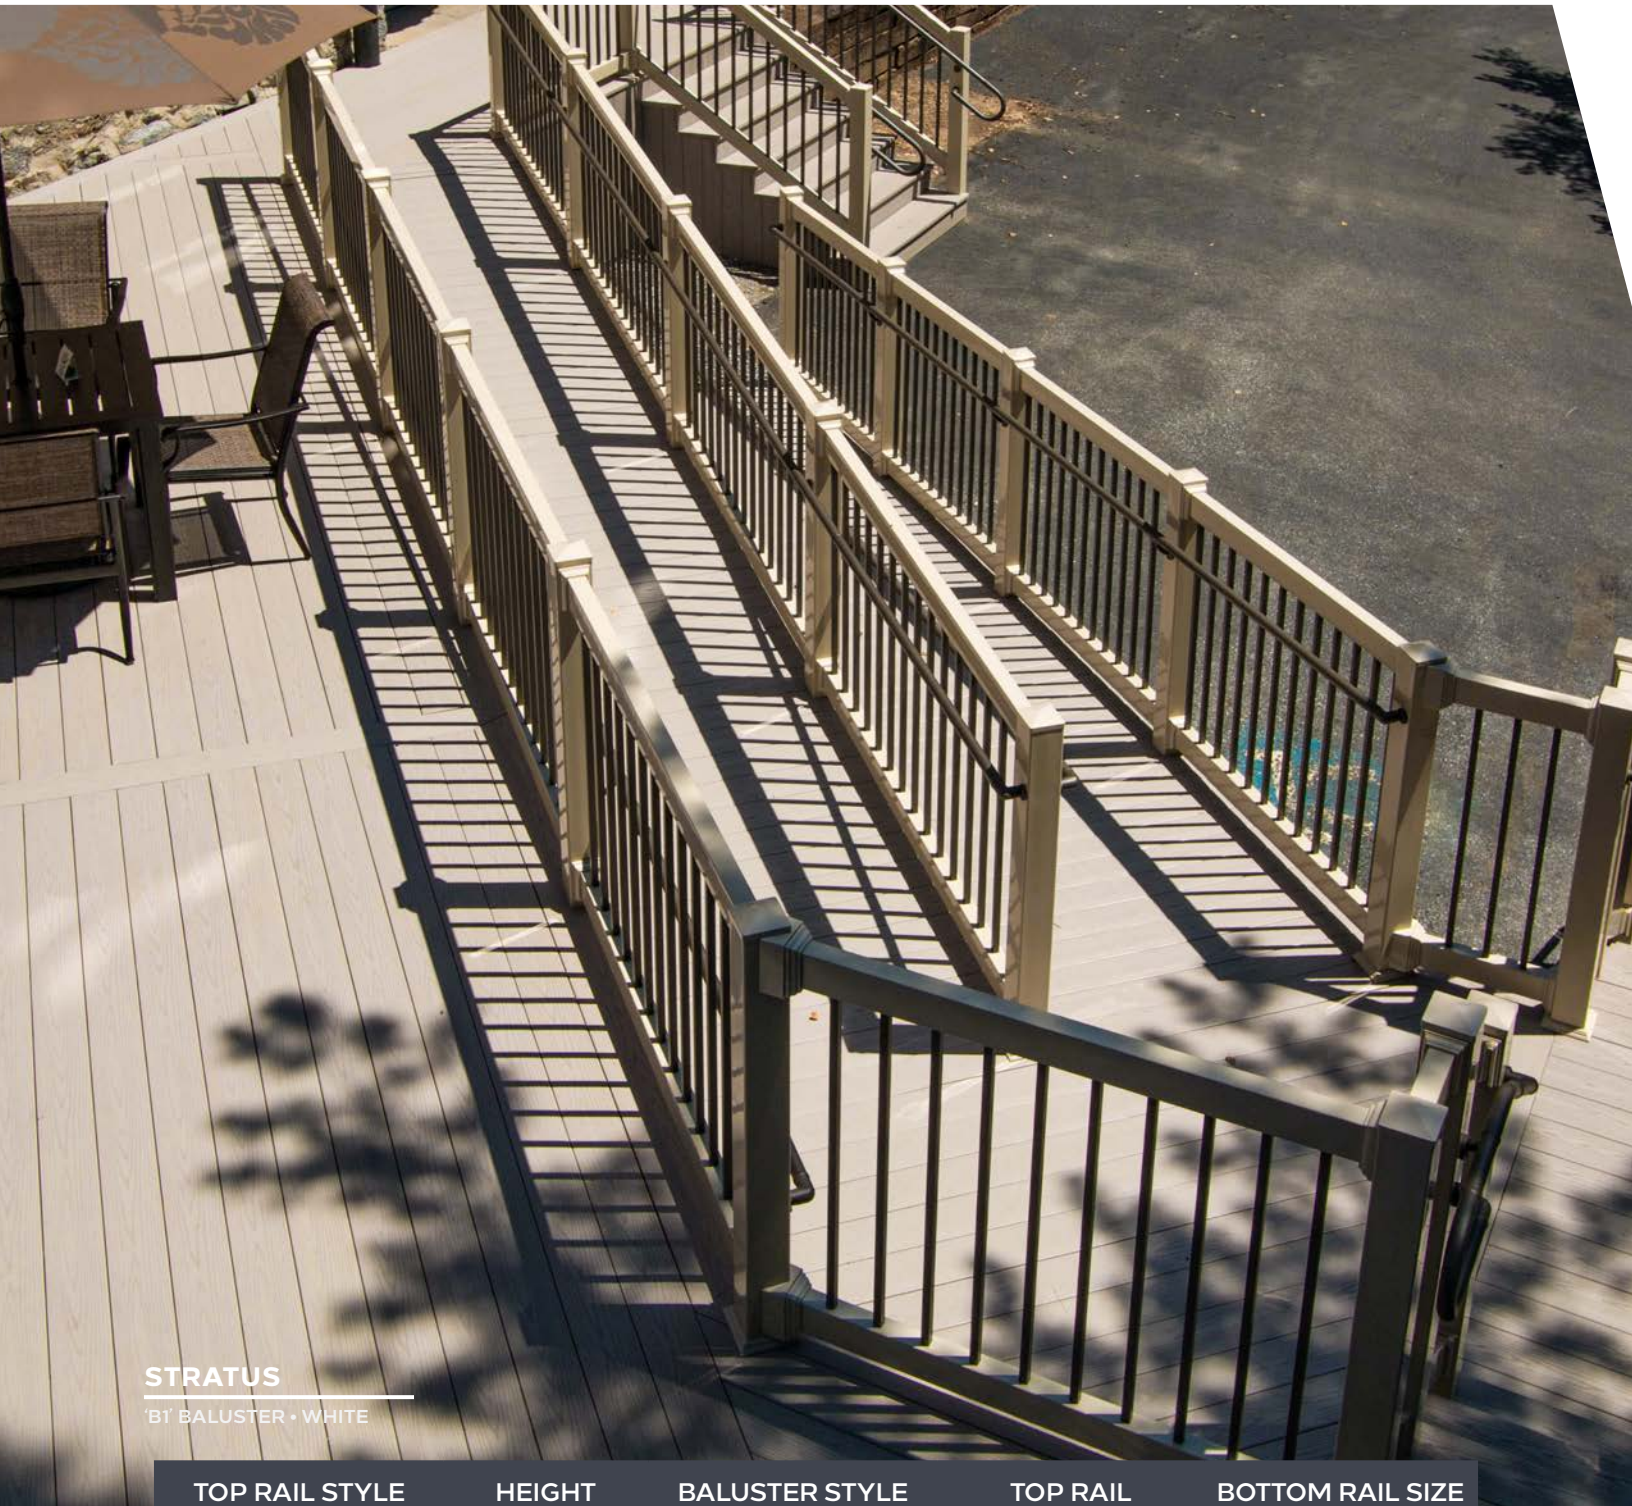

STRATUS
'B' BALUSTER • WHITE

TOP RAIL STYLE	HEIGHT	BALUSTER STYLE	TOP RAIL	BOTTOM RAIL SIZE
STRATUS	36" • 42"	A • B1 • B2 • C3	2" x 3 1/2"	2" x 3 1/2"