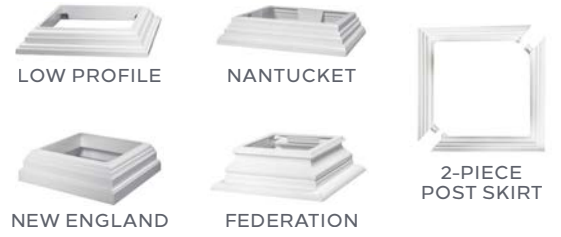

Vinyl Railing Post Skirts