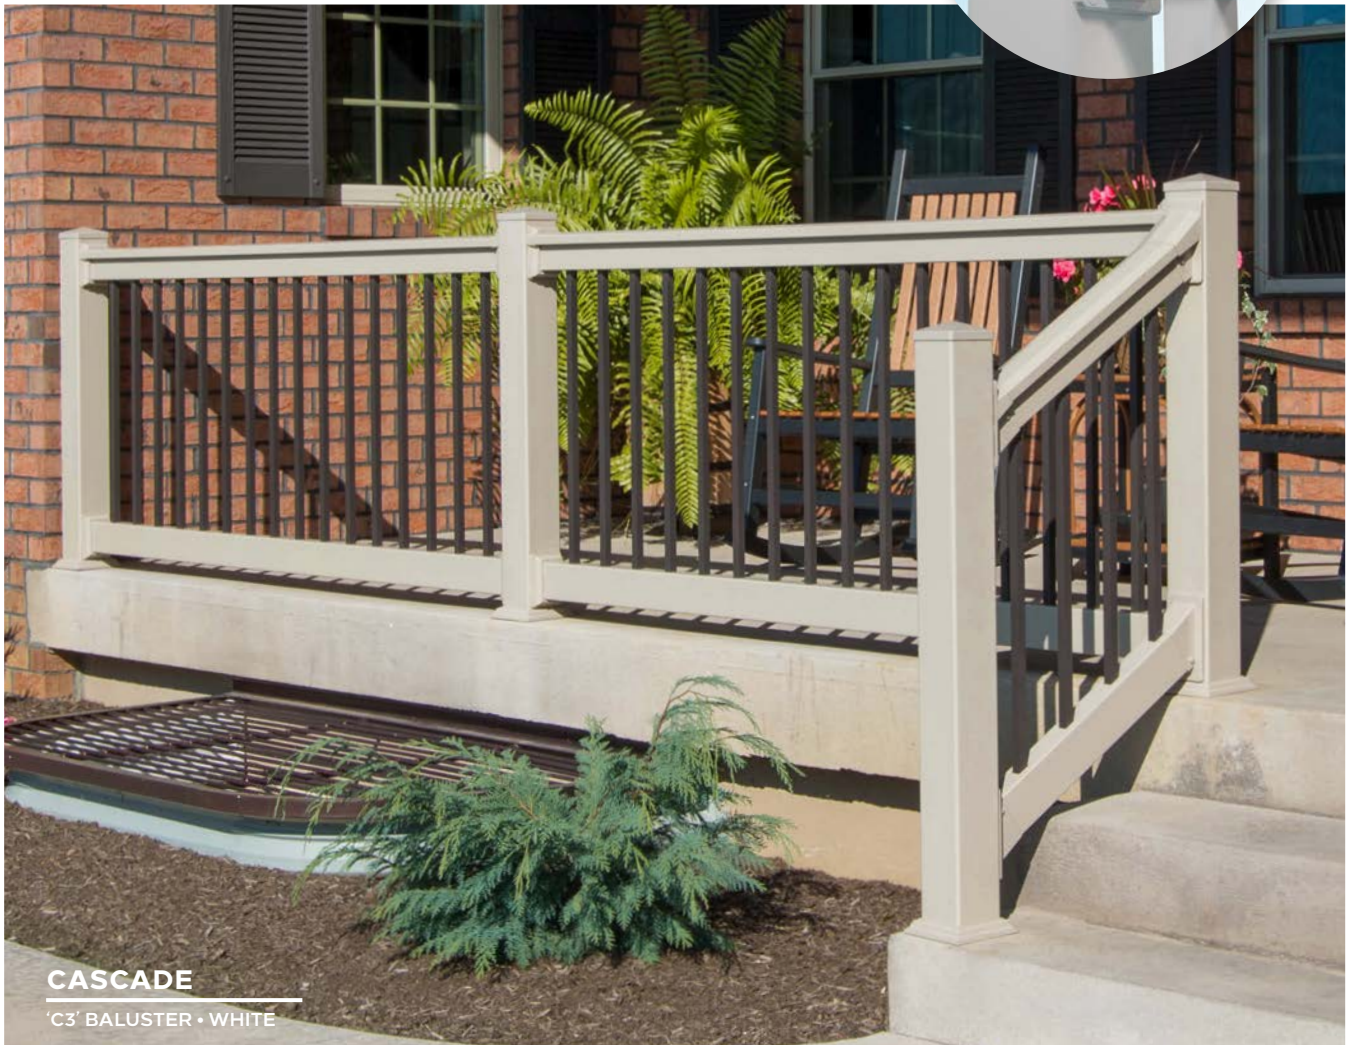

CASCADE RAILING
BRACKET DETAIL

CASCADE
'C3' BALUSTER • WHITE