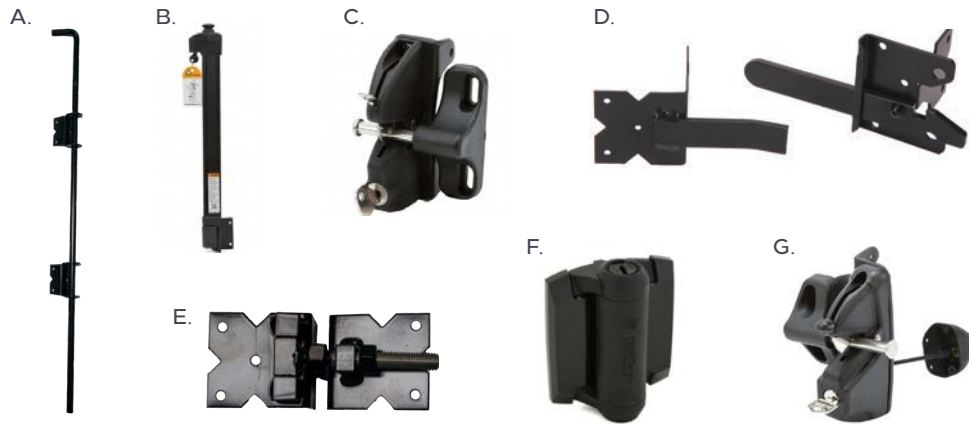

GATES & HARDWARE

for vinyl railing

Our vinyl railing gates & hardware is designed to perfectly pair with our vinyl railing. This is filler text that can be used as a place holder. I don't want to forget about this paragraph, and I definitely want to leave space for it. Hardware is also durably engineered to accompany.

A. DEPENDA-BULL RES DROP ROD 34" & 46" B. D&D MAGNALATCH W/ KEY 10" & 20" OPTIONAL "ALERT"
C. D&D LOKKLATCH D. DEPENDA-BULL COMMERCIAL LATCH E. DEPENDA-BULL COMMERCIAL HINGE
F. D&D TRUE CLOSE G. D&D LOKKLATCH DELUXE