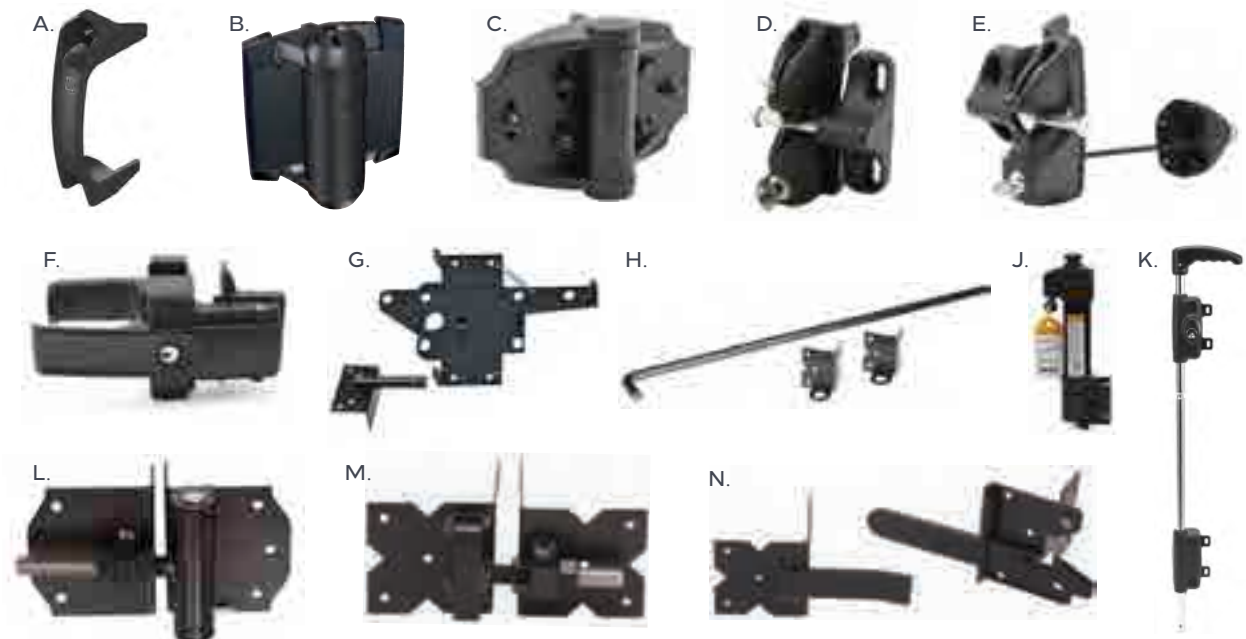

*based on ground level height

VINYL GATES

gates & accessories

Our durable vinyl gate styles are designed to pair perfectly with our vinyl fence, and use high quality hardware that lasts.

- Heavy-Duty Aluminum Frame Construction

FULTON W/ LATTICE TOP GATE

TAN

Lifetime Warranty Gate Hardware

A. D&D GATE HANDLE **B.** D&D TRUECLOSE **C.** D&D ADJ. TRUECLOSE **D.** D&D LOKKLATCH **E.** D&D LOKKLATCH DELUXE **F.** D&D MAGNETIC LOKKLATCH
G. D&D S.S. 2-WAY LATCH **H.** DEPENDABLE RES DROP ROD 34" & 46" **J.** D&D MAGNALATCH W/ KEY 10" & 20" OPTIONAL "ALERT" **K.** D&D LOCKBOLT 18" & 24" LOCKABLE DROP ROD **L.** D&D S.S. ADJ. SPRING HINGE **M.** DEPENDABLE COMMERCIAL HINGE **N.** DEPENDABLE COMMERCIAL LATCH