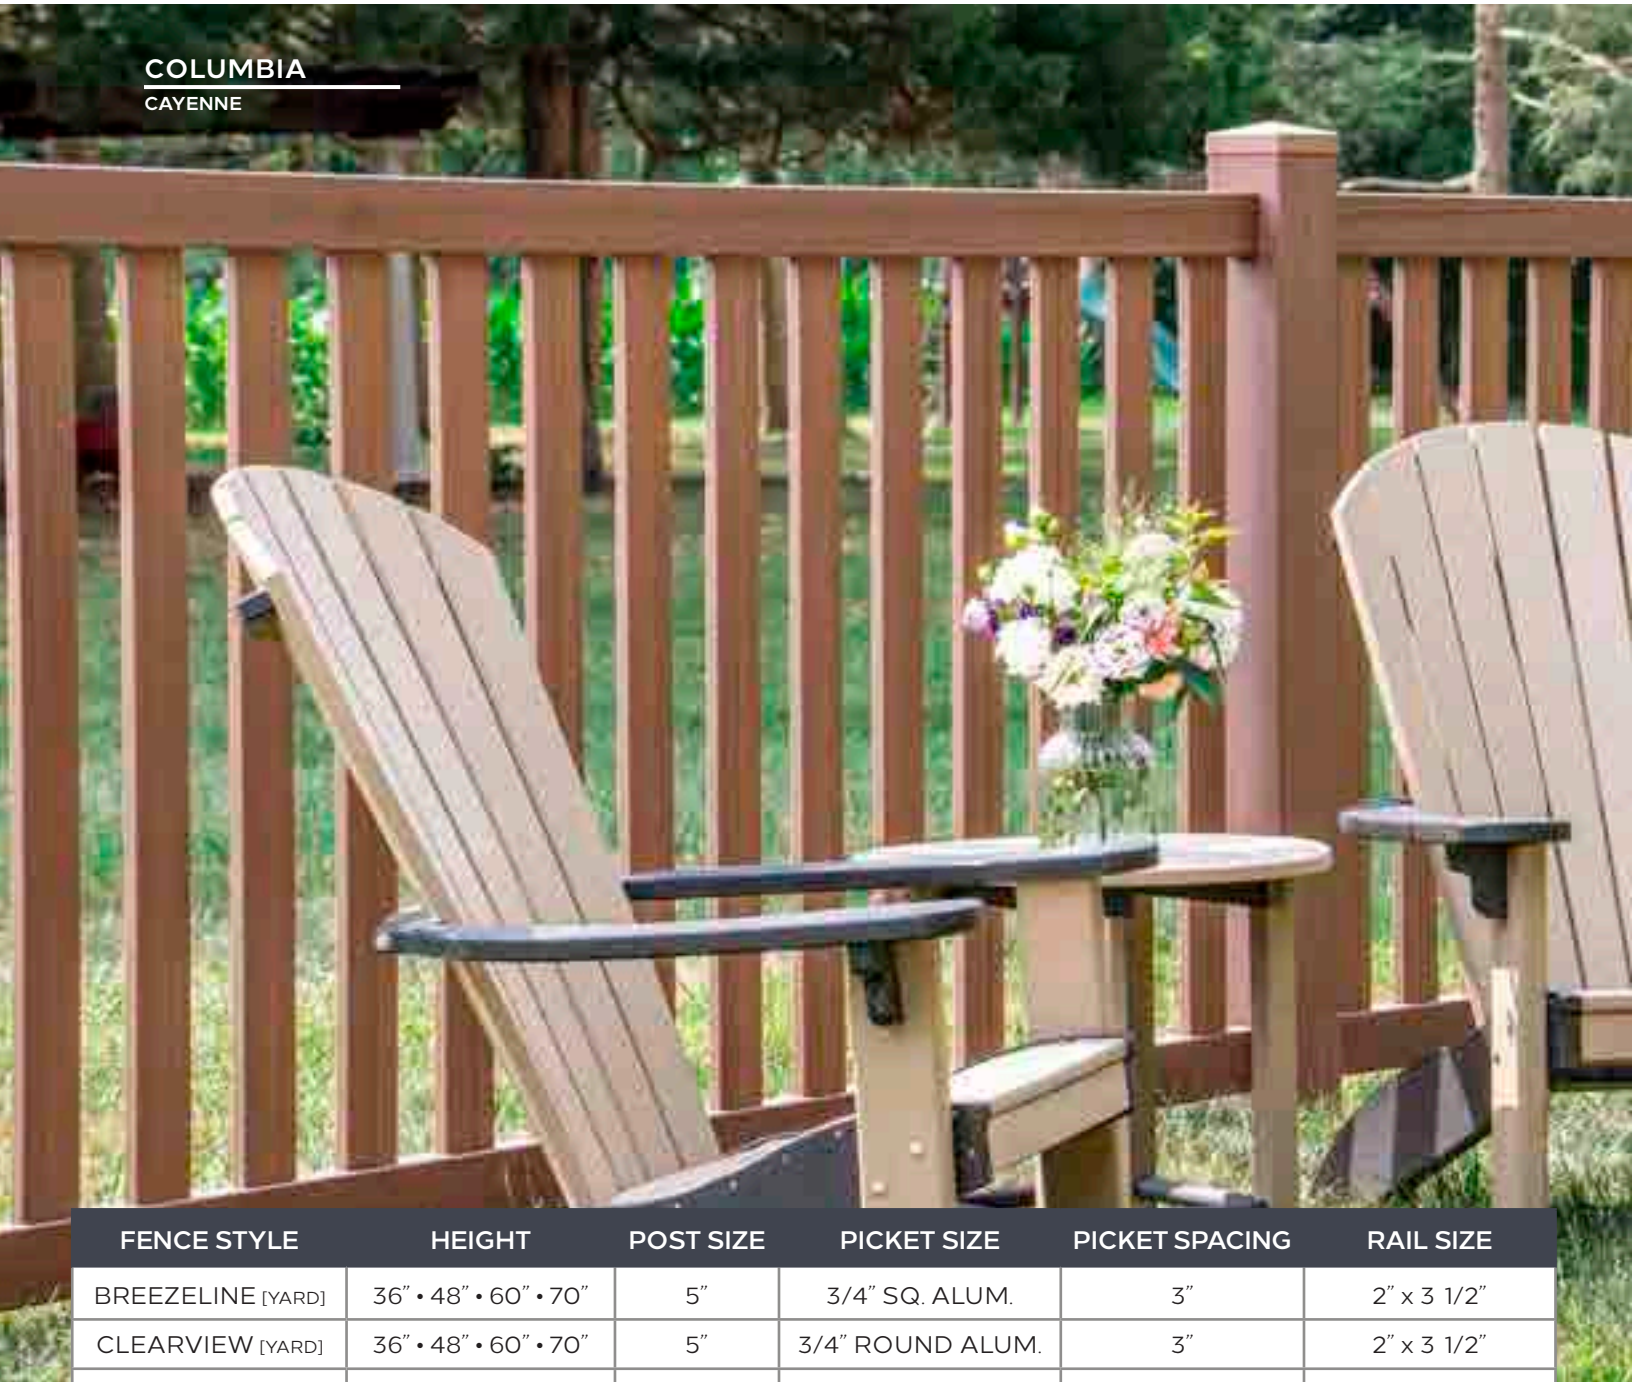

SIGNATURE YARD FENCE

COLUMBIA
CAYENNE

FENCE STYLE	HEIGHT	POST SIZE	PICKET SIZE	PICKET SPACING	RAIL SIZE
BREEZELINE [YARD]	36" • 48" • 60" • 70"	5"	3/4" SQ. ALUM.	3"	2" x 3 1/2"
CLEARVIEW [YARD]	36" • 48" • 60" • 70"	5"	3/4" ROUND ALUM.	3"	2" x 3 1/2"
COLUMBIA [YARD]	36" • 48" • 60" • 70"	5"	7/8 x 3"	2"	2" x 3 1/2"
NEW YORK [YARD]	36" • 48" • 60" • 70"	5"	7/8 x 3"	11/16"	2" x 3 1/2"
FULTON [PRIVACY] W/ ACCENT TOP	48" • 60" • 70"	5"	7/8" x 6" T&G (SQUARE EDGE)	-	2" x 7" Deco 2" X 2 1/2" TOP RAIL